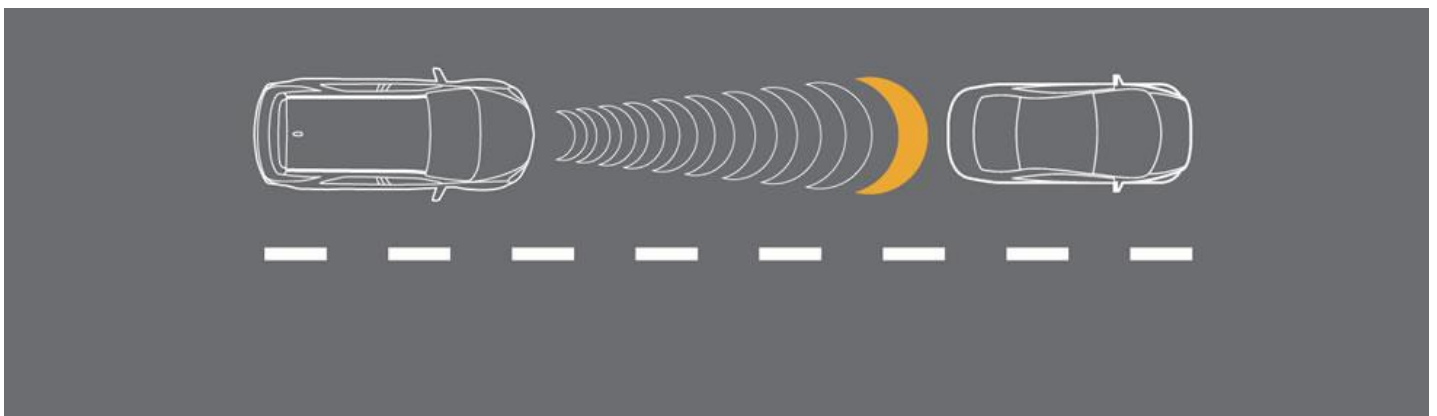

Collision alert Sensor (UEU)