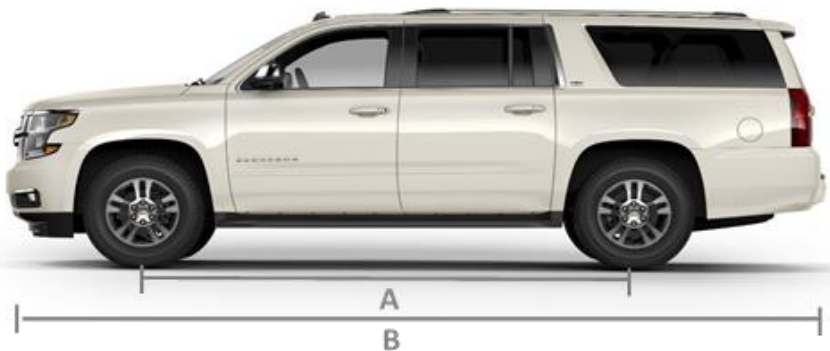

2019 MODEL YEAR

CHEVROLET

SUBURBAN

Images for illustrative purposes only

DIMENSIONS

EXTERIOR	mm	(inch)	FRONT INNER COMPARTMENT	mm	(inch)
Wheelbase (A)	3,302	130	Height from seat to roof	1,087	42.8
Length (B)	5,690	224	Shoulder room	1,646	68.4
Height (C)	1,890	74.4	Hip room	1,544	60.8
Height (CK35906)	1,922	75.6	Leg room	1,151	45.3
Width (D)	2,045	80.5			
CAPACITIES			MIDDLE INNER COMPARTMENT	mm	(inch)
Fuel tank	117 L	31 gal	Height from seat to roof	993	39.1
Fuel tank (CK35906)	147.6L	39 gal	Shoulder room	1,654	65.1
	Kg	(lbs)	Hip room	1,532	60.3
Cargo capacity 4x2 (CC15906)	752	1,657	Leg room	1,008	39.7
Cargo capacity 4x4 (CK15906)	695	1,532			
Cargo capacity 4x4 (CK35906)	2,002	4,413	REAR INNER COMPARTMENT	mm	(inch)
Hauling capacity 4x2 (CC15906)	2,858	6,300	Height from seat to roof	978	38.5
Hauling capacity 4x4 (CK15906)	2,722	6,000	Shoulder room	1,590	62.6
Hauling capacity 4x4 (CK35906)	1,360	3,000	Hip room	1,252	49.3
Hauling capacity (CC15906)	2,858	6,300	Leg room	876	34.5
Hauling capacity (CK15906)	2,722	6,000			
	Lt	pies ³			
Trunk volume (w/o folding seats)	1,113	39.3			
Behind second row seats	2,172	76.7			
Behind first row seats	3,446	121.7			
Trunk volume (w/o folding seats) (HD)	1,101	38.9			
Behind second row seats (HD)	2,172	76.7			
Behind first row seats (HD)	3,429	121.1			
WEIGHTS	Kg	(lbs)			
Vehicle weight 4x2 (CC15906)	2,559	5,641			
Vehicle weight 4x4 (CK15906)	2,707	5,967			
Vehicle weight 4x4 (CK35906)	2,987	6,587			
Gross vehicle weight 4x2 (CC15906)	3,311	7,300			
Gross vehicle weight 4x4 (CK15906)	3,402	7,500			
Gross vehicle weight 4x4 HD(CK35906)	4,990	11,000			