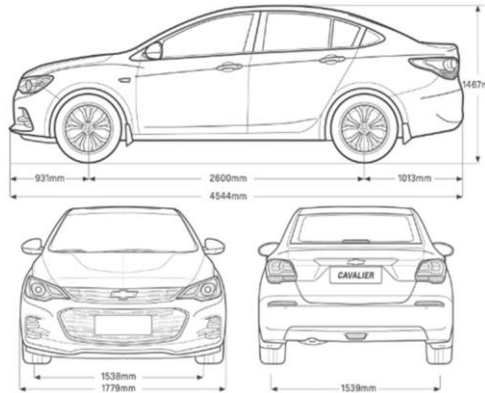

2019 MODEL YEAR

CAVALIER

Images for illustrative purposes only

DIMENSIONS

EXTERIOR	mm	in	FRONT ROW	mm	in
Wheelbase (A)	2,600	102.3	Height from seats to ceiling	960	37.7
Length (B)	4,544	178.8	Shoulder Room	1,395	54.9
Height (C)	1,467	57.7	Leg Room	1,067	42
Width (D)	1,779	70.03	Hips Room	1,356	53.3
Track width (E)	1,538	60.5	REAR ROW	mm	in
CAPACITY	L	gal	Height from seats to ceiling	951	37.4
Fuel Tank	46	12.1	Shoulder Room	1,377	54.2
Rear compartment volume (without folded seats)	405	106.9	Leg Room	880	34.6
VEHICLE WEIGHT	kg	lb	Hips Room	1,324	52.1
Gross weight vehicle MT	1,603	3,534			
Vehicle weight MT	1,195	2,634			
Gross weight vehicle AT 15"	1,638	3,611			
Vehicle weight AT 15"	1,230	2,711			

WHAT'S NEW FOR 19 MODEL YEAR

- Carry over 2018 model year
- Name change from: Chevrolet MyLink to Chevrolet Infotainment System
- Phone Projection with Apple CarPlay
- The packages nomenclature change since 19MY: